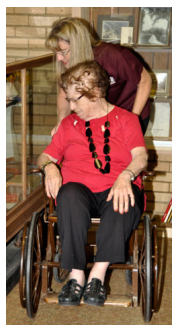

I remember using that thing!

Written by Holyoke Enterprise
Wednesday, 10 October 2012 14:26 -

Regent Park and Carriage House residents were given the opportunity to visit Phillips County Museum last Wednesday, Oct. 3. Nine residents enjoyed looking over the history of the county and remembered using many of the items located in the museum. Above, George Thomas looks over an old radio.

Debbie Richards pushes Ruby Trujillo around the museum in an antique wheelchair.

I remember using that thing!

Written by Holyoke Enterprise
Wednesday, 10 October 2012 14:26 -

Holyoke Enterprise covers over 1,000 tools while her daughter Lynn Ball pushes from behind.